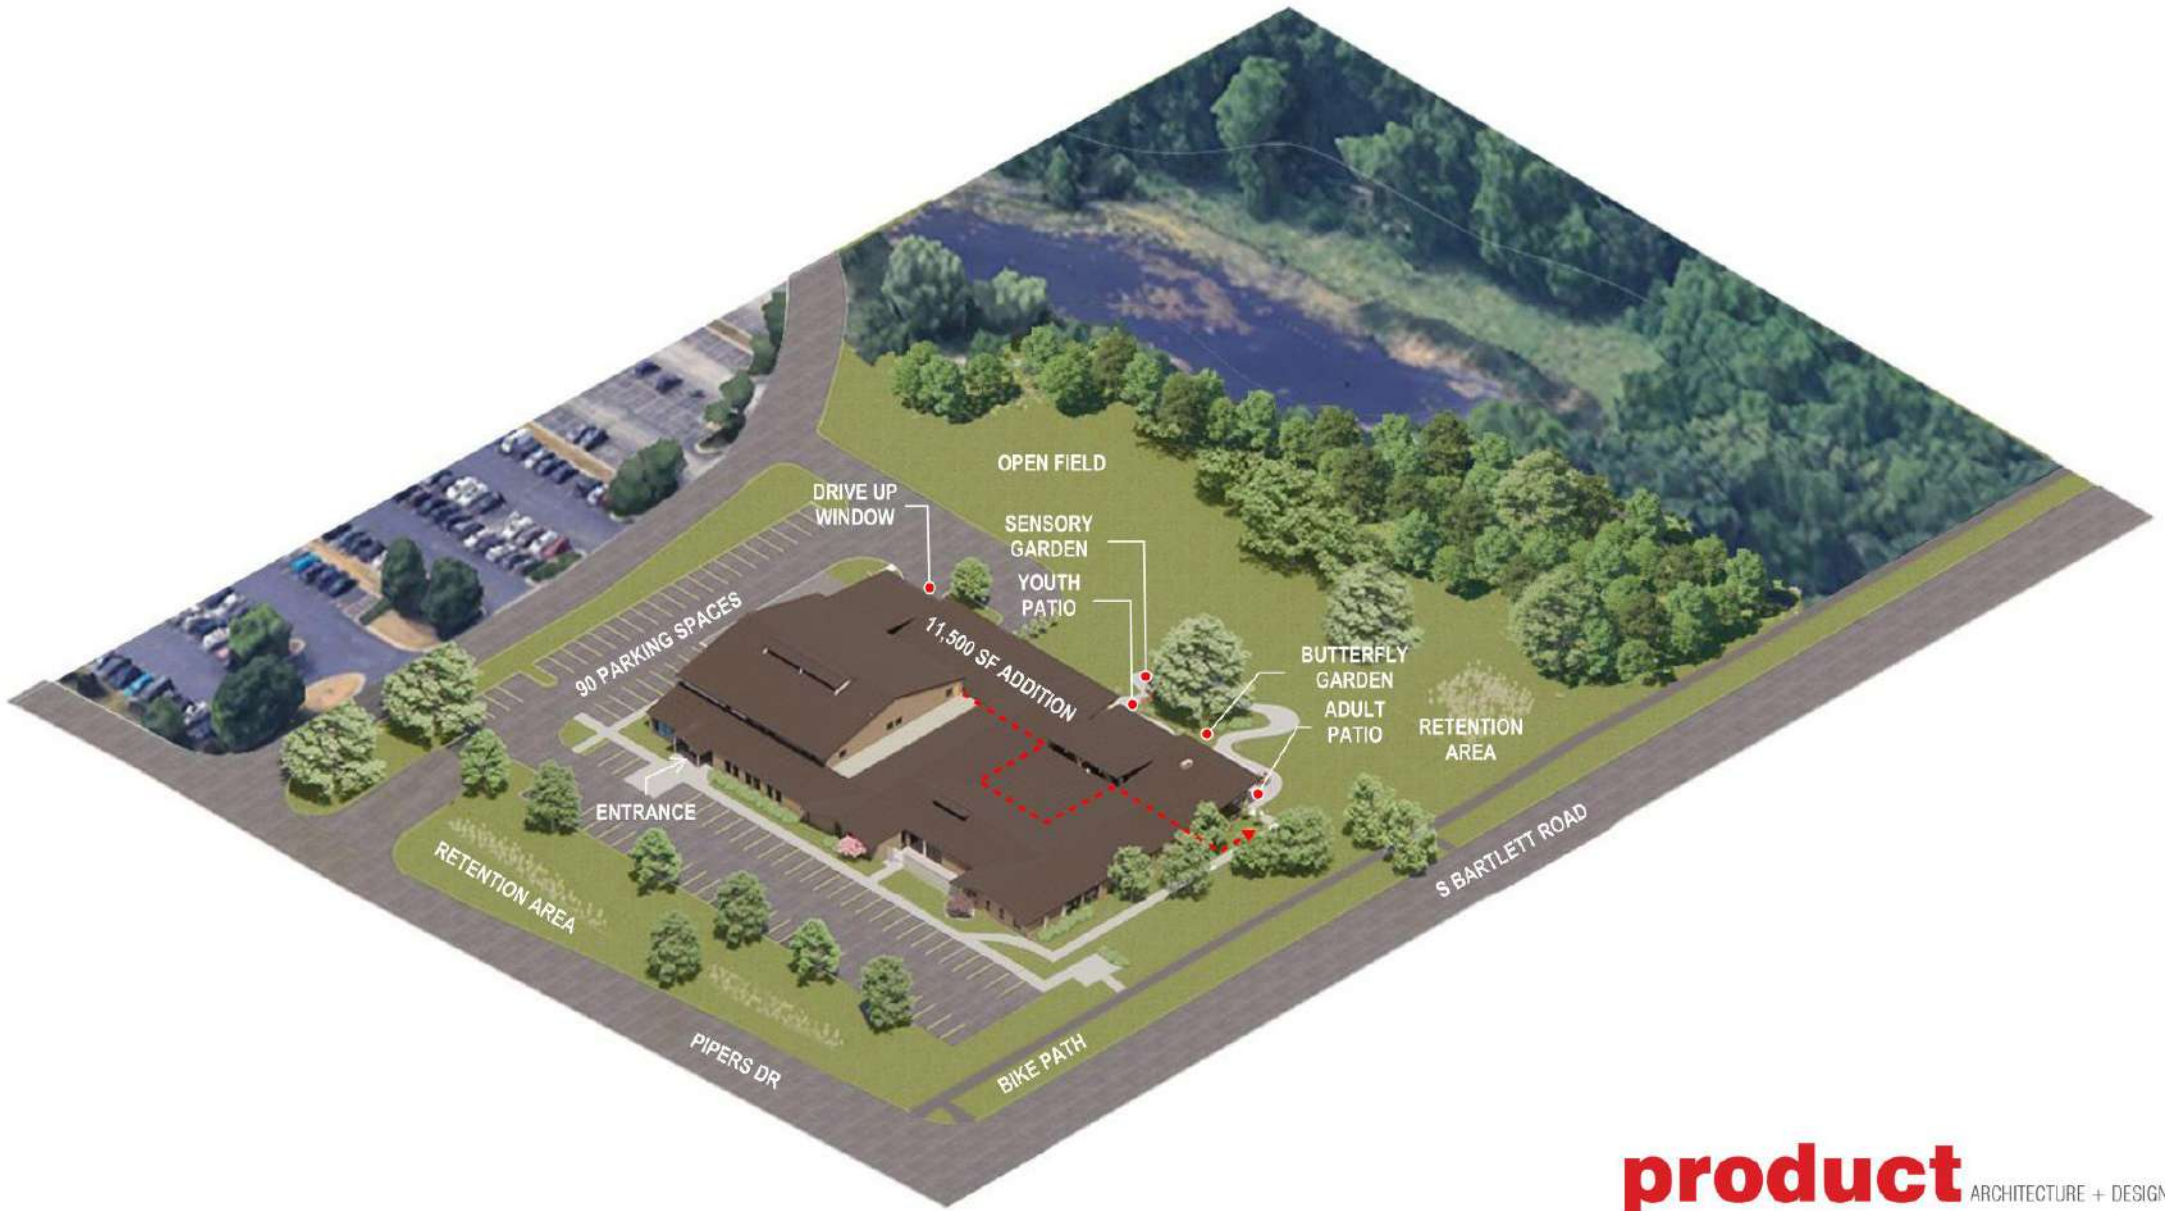

product ARCHITECTURE + DESIGN

**product** ARCHITECTURE + DESIGN

product ARCHITECTURE + DESIGN

**product** ARCHITECTURE + DESIGN

YOUTH

product ARCHITECTURE + DESIGN

BIKE PATH

OPEN FIELD

RETENTION AREA

DRIVE UP WINDOW

SENSORY GARDEN

YOUTH PATIO

BUTTERFLY GARDEN

ADULT PATIO

11,500 SF ADDITION

ENTRANCE

90 PARKING SPACES

PATIO

RETENTION AREA

S BARTLETT ROAD

PEAR TREE LANE

product ARCHITECTURE

PIPERS DR

**product** ARCHITECTURE + DESIGN